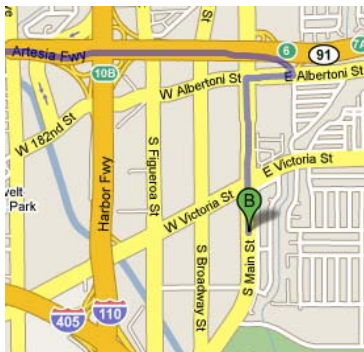

**Off-Broadway West (OBW)  
18421 S. Main St.  
Carson, CA 90248**

**From the 405 S:**

- Take exit 37B toward Vermont Ave.
- Turn left at W. 190<sup>th</sup> St (signs for 190<sup>th</sup>/Vermont Ave)
- Continue on W. Victoria St.
- Turn right at S. Main St.
- OBW on the right

**From the 405 N:**

- Take exit 36 for Main St.
- Turn right at S. Main St. (signs for Broadway)
- OBW on the left

**From the 110 or 91 E:**

- Take the exit onto CA-91 E
- Take exit 7a toward Main St.
- Turn right at E Albertoni St/Frontage Rd (signs for Main St.)
- Continue to follow E Albertoni St
- Turn left at S. Main St.
- OBW will be on the right

**From the 91 W:**

- Take exit 7A for Main St
- Turn left at S. Main St.
- OBW will be on the right