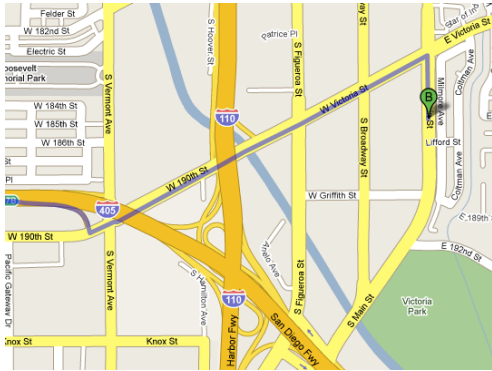

**Off-Broadway West (OBW)  
18421 S. Main St.  
Carson, CA 90248**

**From the 405 S:**

- Take exit 37B toward Vermont Ave.
- Turn left at W. 190<sup>th</sup> St (signs for 190<sup>th</sup>/Vermont Ave)
- Continue on W. Victoria St.
- Turn right at S. Main St.
- OBW on the right

**From the 405 N:**

- Take exit 36 for Main St.
- Turn right at S. Main St. (signs for Broadway)
- OBW on the left

**From the 110 or 91 E:**

- Take the exit onto CA-91 E
- Take exit 7a toward Main St.
- Turn right at E Albertoni St/Frontage Rd (signs for Main St.)
- Continue to follow E Albertoni St
- Turn left at S. Main St.
- OBW will be on the right

**From the 91 W:**

- Take exit 7A for Main St
- Turn left at S. Main St.
- OBW will be on the right